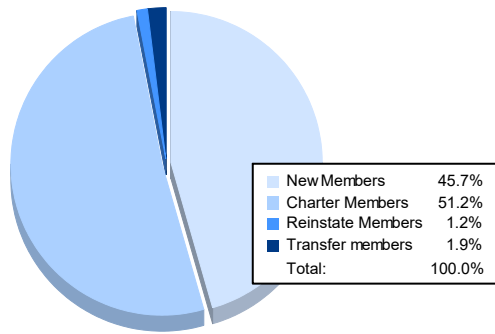

Year	New Clubs	Dropped Clubs	Gain/ Loss Clubs	New Members	Charter Members	Reinstate Members	Transfer Members	Total Member Added	Total Members Dropped	Gain/ Loss Members
2016-2017	1	0	1	94	24	2	10	130	120	10
2017-2018	0	0	0	124	0	0	10	134	129	5
2018-2019	0	2	-2	118	0	0	34	152	168	-16
2019-2020	1	0	1	83	23	4	4	114	165	-51
2020-2021	3	0	3	74	83	2	3	162	146	16
<b>Average</b>	<b>1</b>	<b>0</b>	<b>1</b>	<b>99</b>	<b>26</b>	<b>2</b>	<b>12</b>	<b>138</b>	<b>146</b>	<b>-7</b>

### Membership Composition June 2021 Cumulative