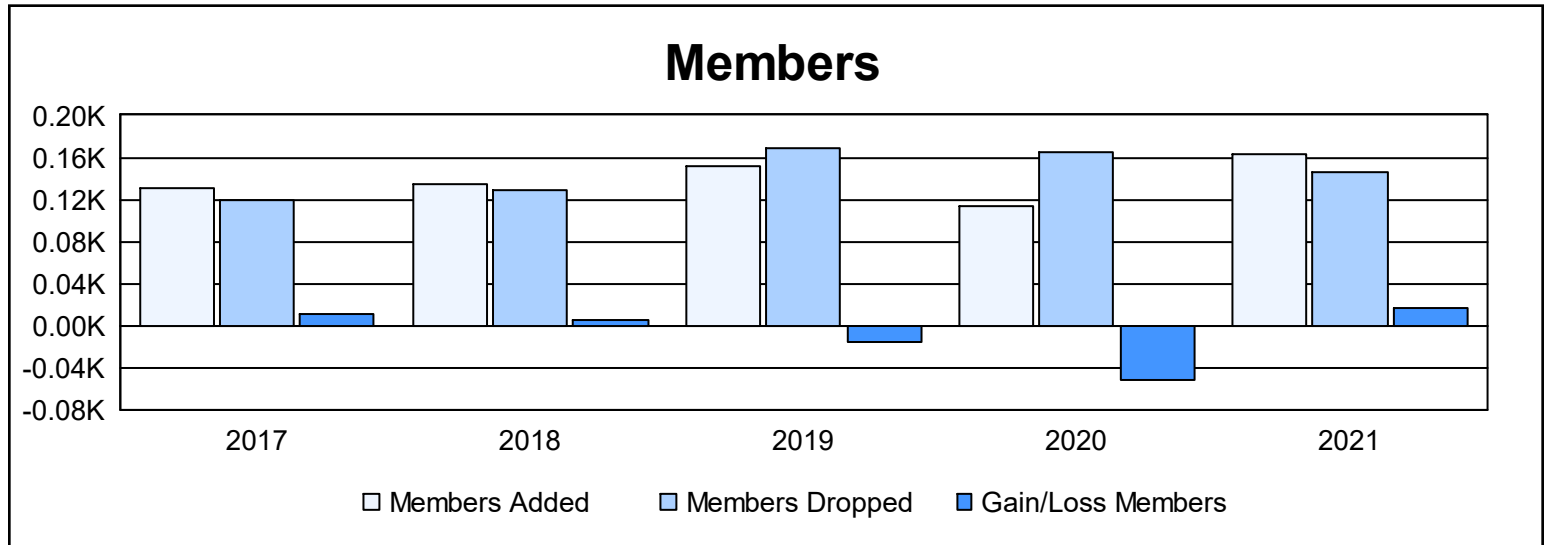

Year	New Clubs	Dropped Clubs	Gain/ Loss Clubs	New Members	Charter Members	Reinstate Members	Transfer Members	Total Member Added	Total Members Dropped	Gain/ Loss Members
2016-2017	1	0	1	94	24	2	10	130	120	10
2017-2018	0	0	0	124	0	0	10	134	129	5
2018-2019	0	2	-2	118	0	0	34	152	168	-16
2019-2020	1	0	1	83	23	4	4	114	165	-51
2020-2021	3	0	3	74	83	2	3	162	146	16
<b>Average</b>	<b>1</b>	<b>0</b>	<b>1</b>	<b>99</b>	<b>26</b>	<b>2</b>	<b>12</b>	<b>138</b>	<b>146</b>	<b>-7</b>

### Membership Composition June 2021 Cumulative