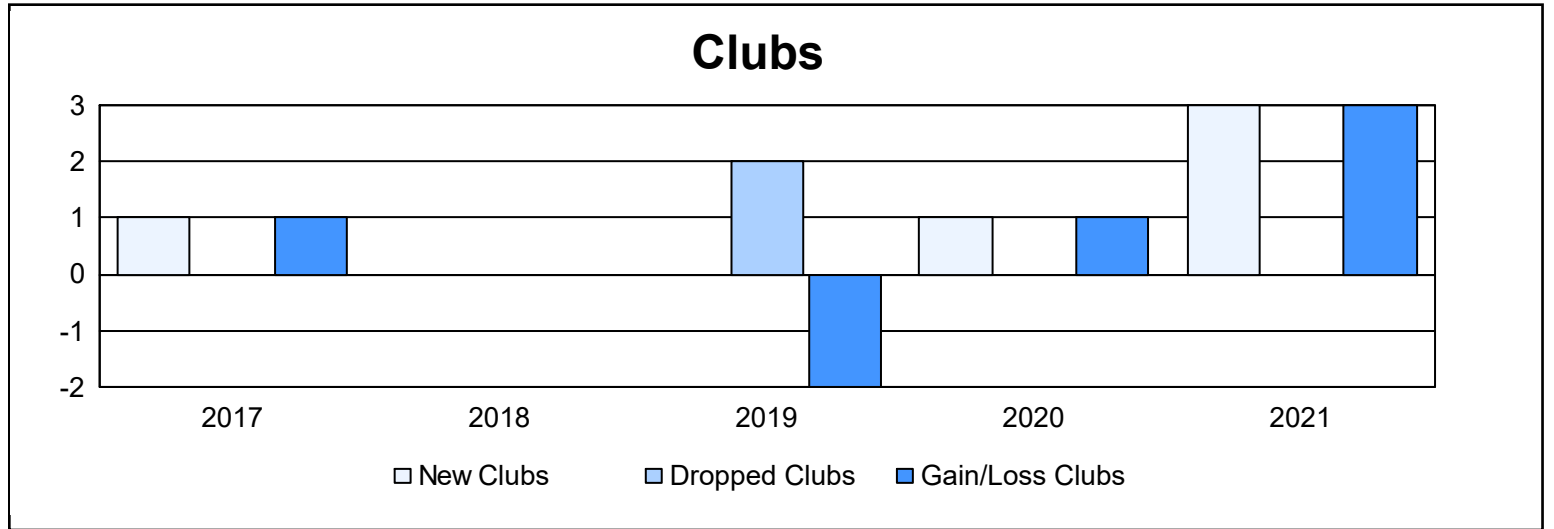

Year	New Clubs	Dropped Clubs	Gain/ Loss Clubs	New Members	Charter Members	Reinstate Members	Transfer Members	Total Member Added	Total Members Dropped	Gain/ Loss Members
2016-2017	1	0	1	94	24	2	10	130	120	10
2017-2018	0	0	0	124	0	0	10	134	129	5
2018-2019	0	2	-2	118	0	0	34	152	168	-16
2019-2020	1	0	1	83	23	4	4	114	165	-51
2020-2021	3	0	3	74	83	2	3	162	146	16
<b>Average</b>	<b>1</b>	<b>0</b>	<b>1</b>	<b>99</b>	<b>26</b>	<b>2</b>	<b>12</b>	<b>138</b>	<b>146</b>	<b>-7</b>

### Membership Composition June 2021 Cumulative